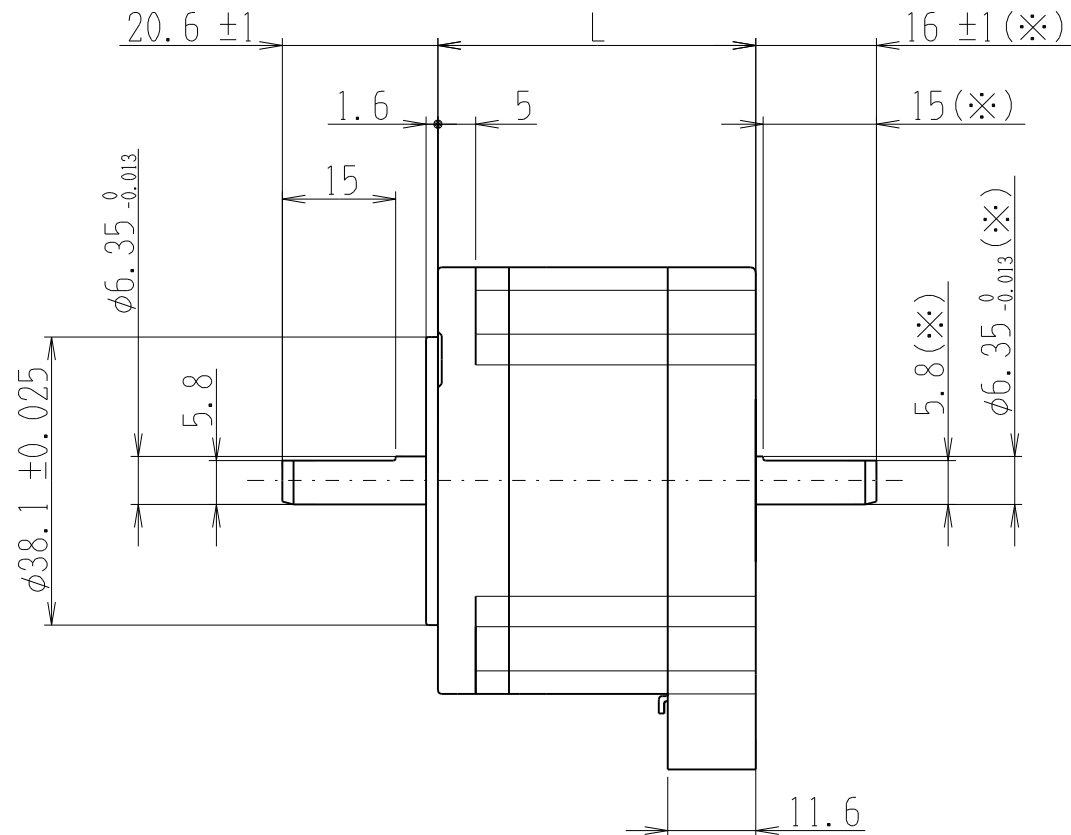

PDSA-UK-01

(C)Shinano kenshi Co., Ltd. All rights reserved.

※両軸タイプのみの寸法です
Dimensions apply to double shaft models.

Header	JST:S 6B-XH-A-1
Mating connector	JST:XHP-6

品名 Model No.	モータ長L (mm) Motor length
PMSA-U56D1	42.0
PMSA-U56D3	54.5
PMSA-U56D5	77.5