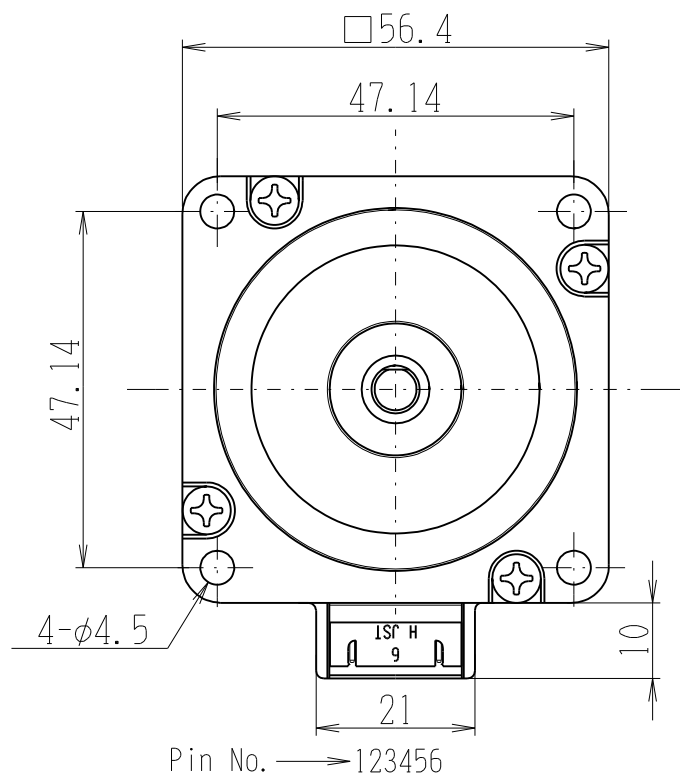

PDSA-UK-01

(C)Shinano kenshi Co., Ltd. All rights reserved.

※両軸タイプのみの寸法です
Dimensions apply to double shaft models.

Header	JST:S 6B-XH-A-1
Mating connector	JST:XHP-6

品名 Model No.	モータ長L (mm) Motor length
PMSA-U56D1	42.0
PMSA-U56D3	54.5
PMSA-U56D5	77.5