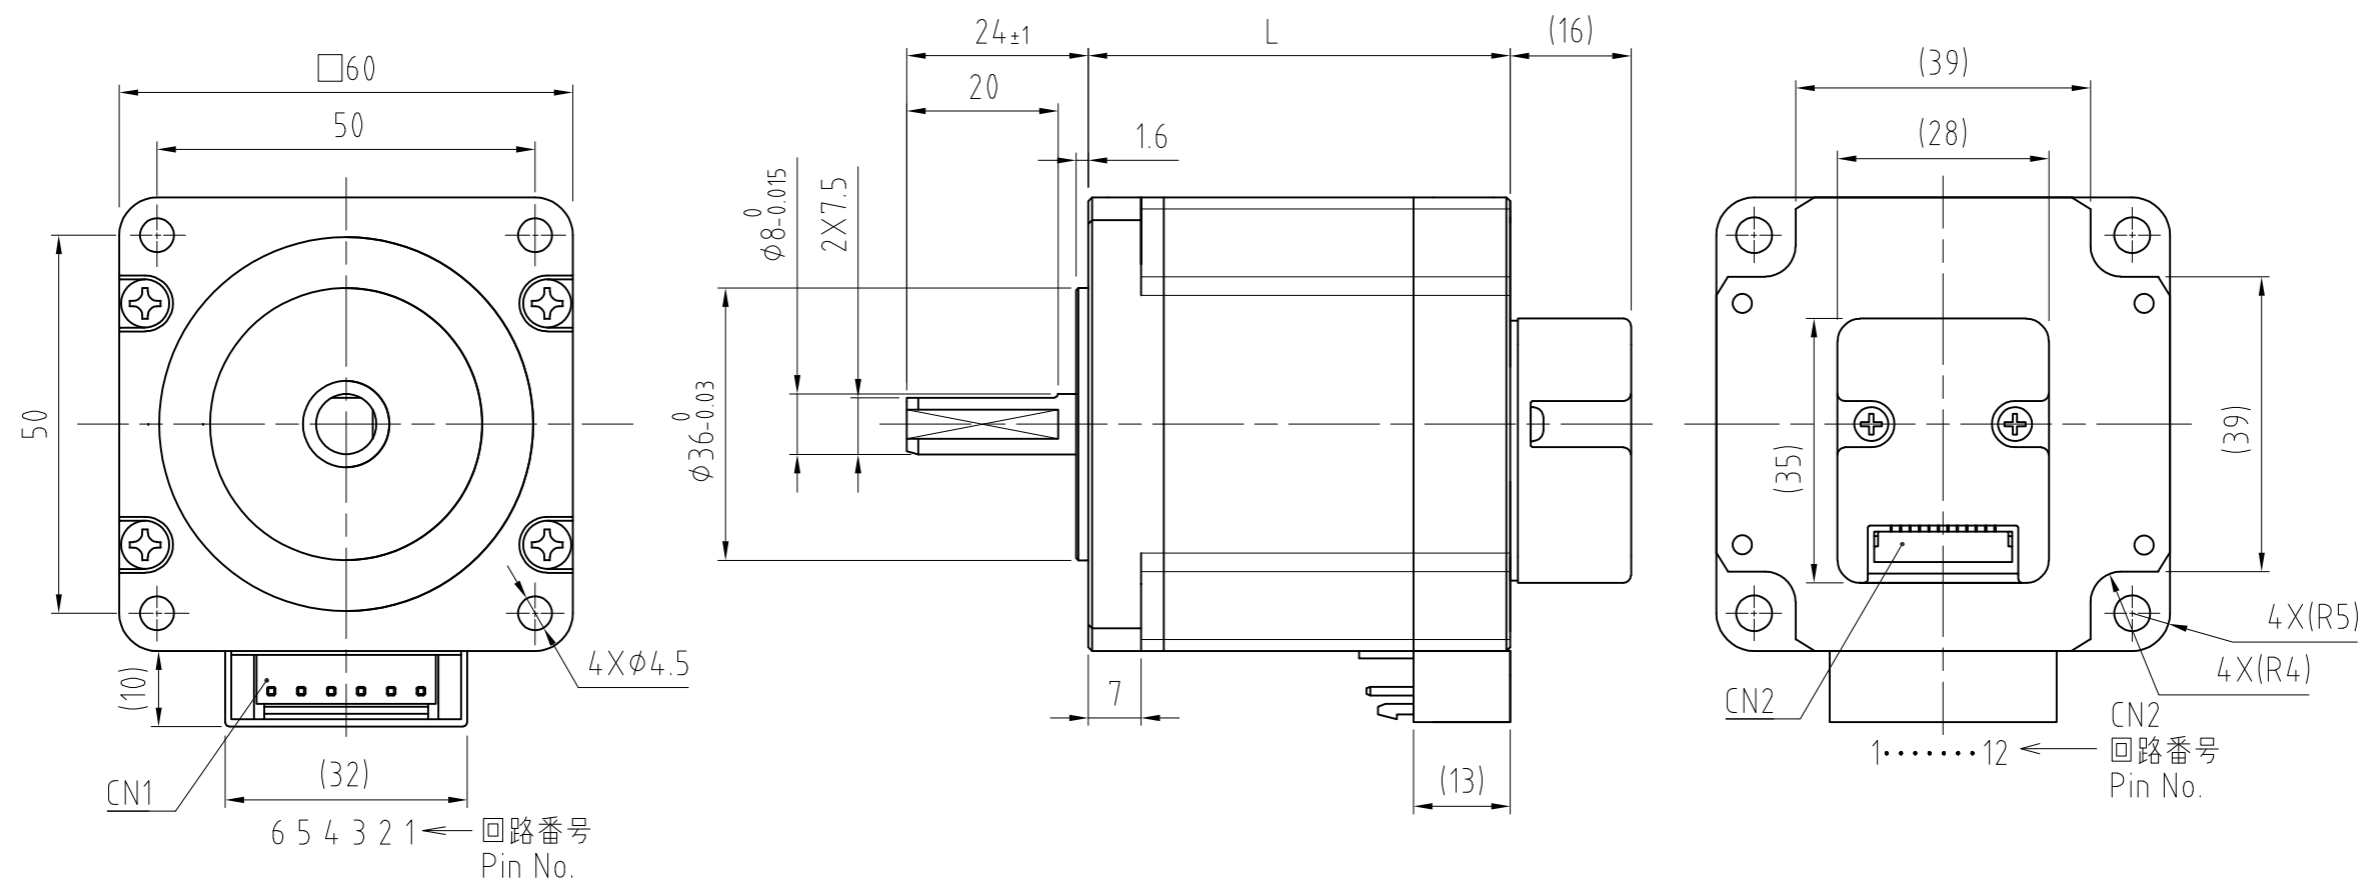

(C)Shinano Kenshi Co., Ltd. All rights reserved.

| | |
|------------------|------------------------|
| CN1 | |
| Header | J.S.T.: B6P-VH(LF)(SN) |
| Mating connector | J.S.T.: VHR-6N |
| CN2 | |
| Header | J.S.T.: SM12B-GHS-TB |
| Mating connector | J.S.T.: GHR-12V-S |

| 品名 Model No. | モータ長L(mm) Motor length |
|-----------------|---------------------------|
| PMSA-U60D1■E-N■ | 46.3 |
| PMSA-U60D3■E-N■ | 55.8 |
| PMSA-U60D5■E-N■ | 87.8 |

(C) Shinano Kenshi Co.,Ltd All rights reserved.