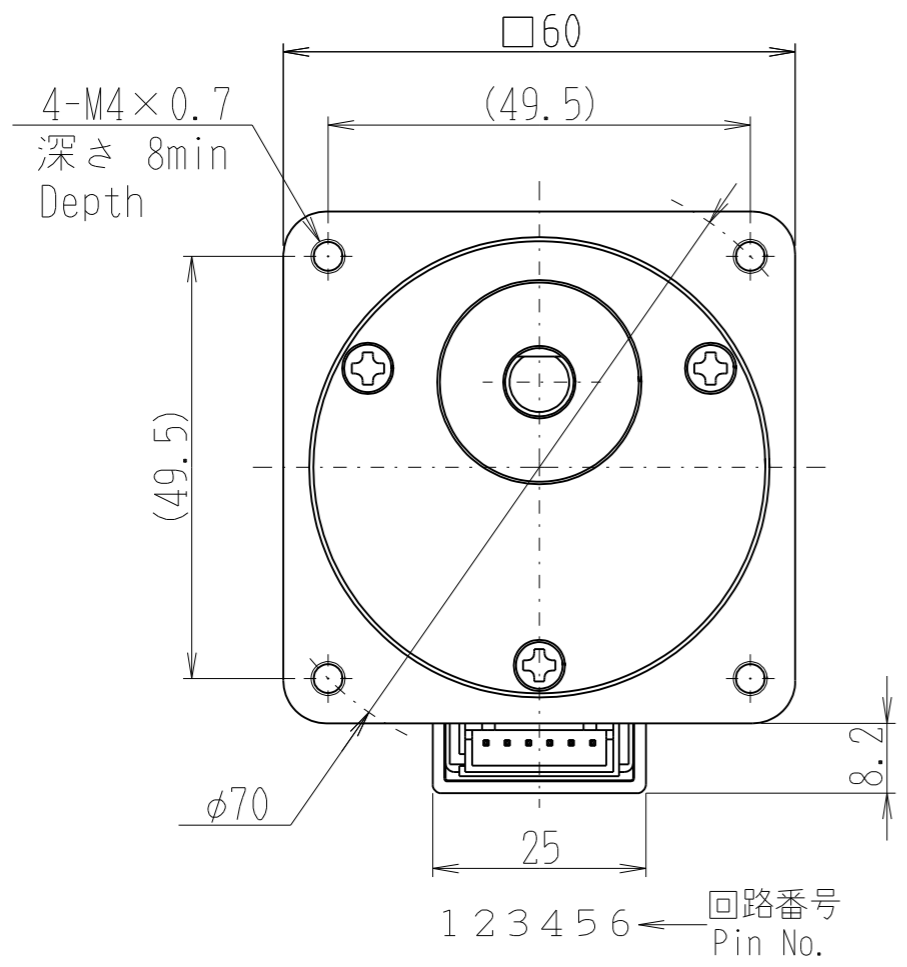

(C)Shinano Kenshi Co., Ltd. All rights reserved.

Header	JST:B6B-XH-A(LF)(SN)
Mating connector	JST:XHP-6