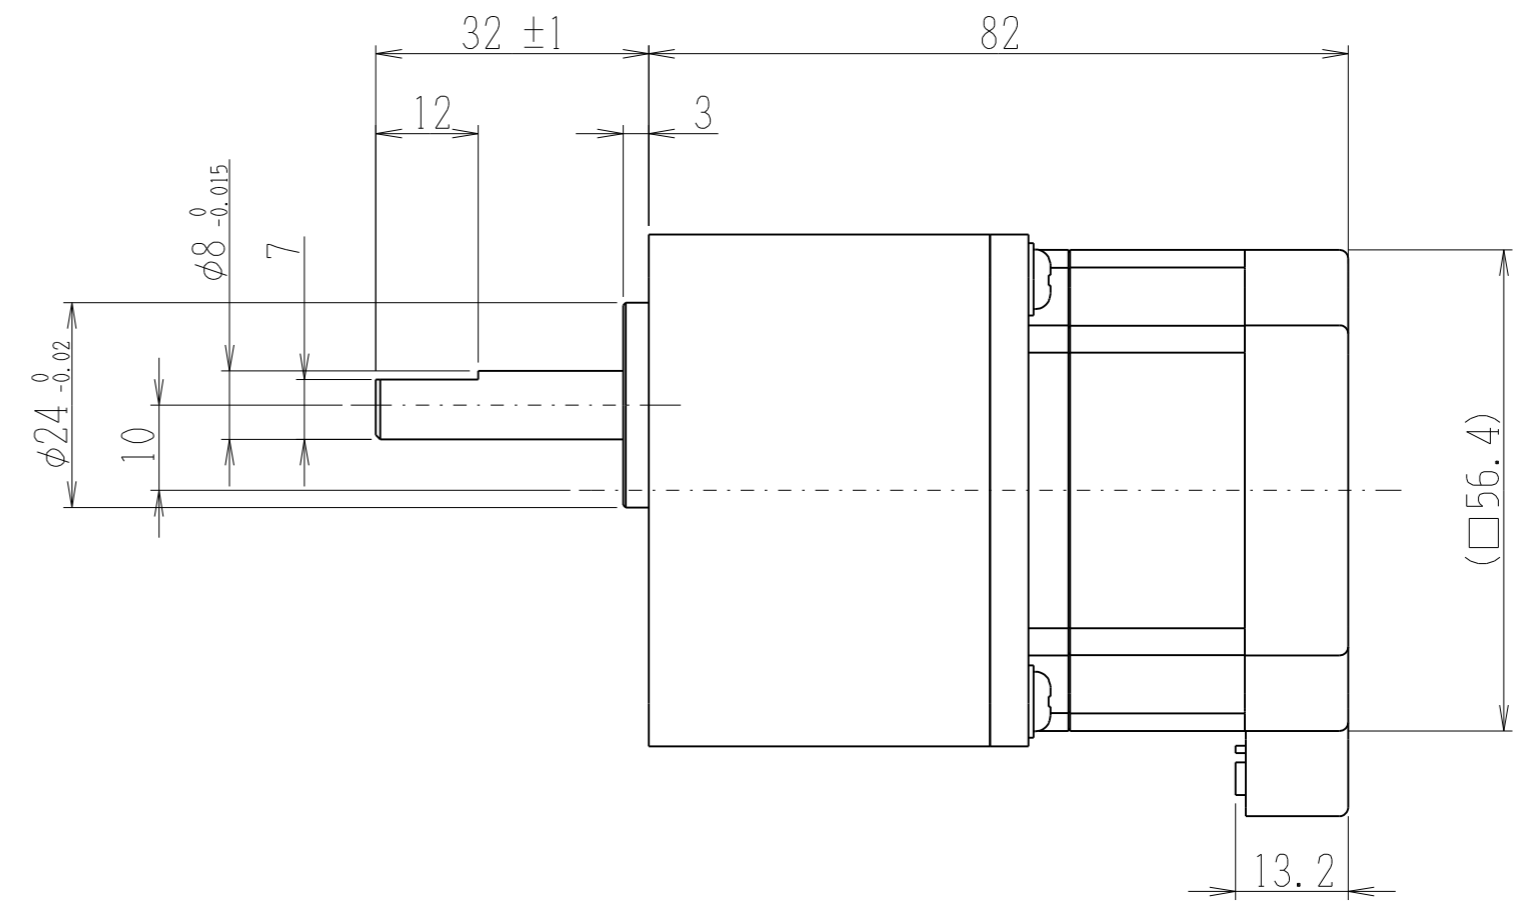

(C)Shinano Kenshi Co., Ltd. All rights reserved.

Header	JST:B6B-XH-A(LF)(SN)
Mating connector	JST:XHP-6