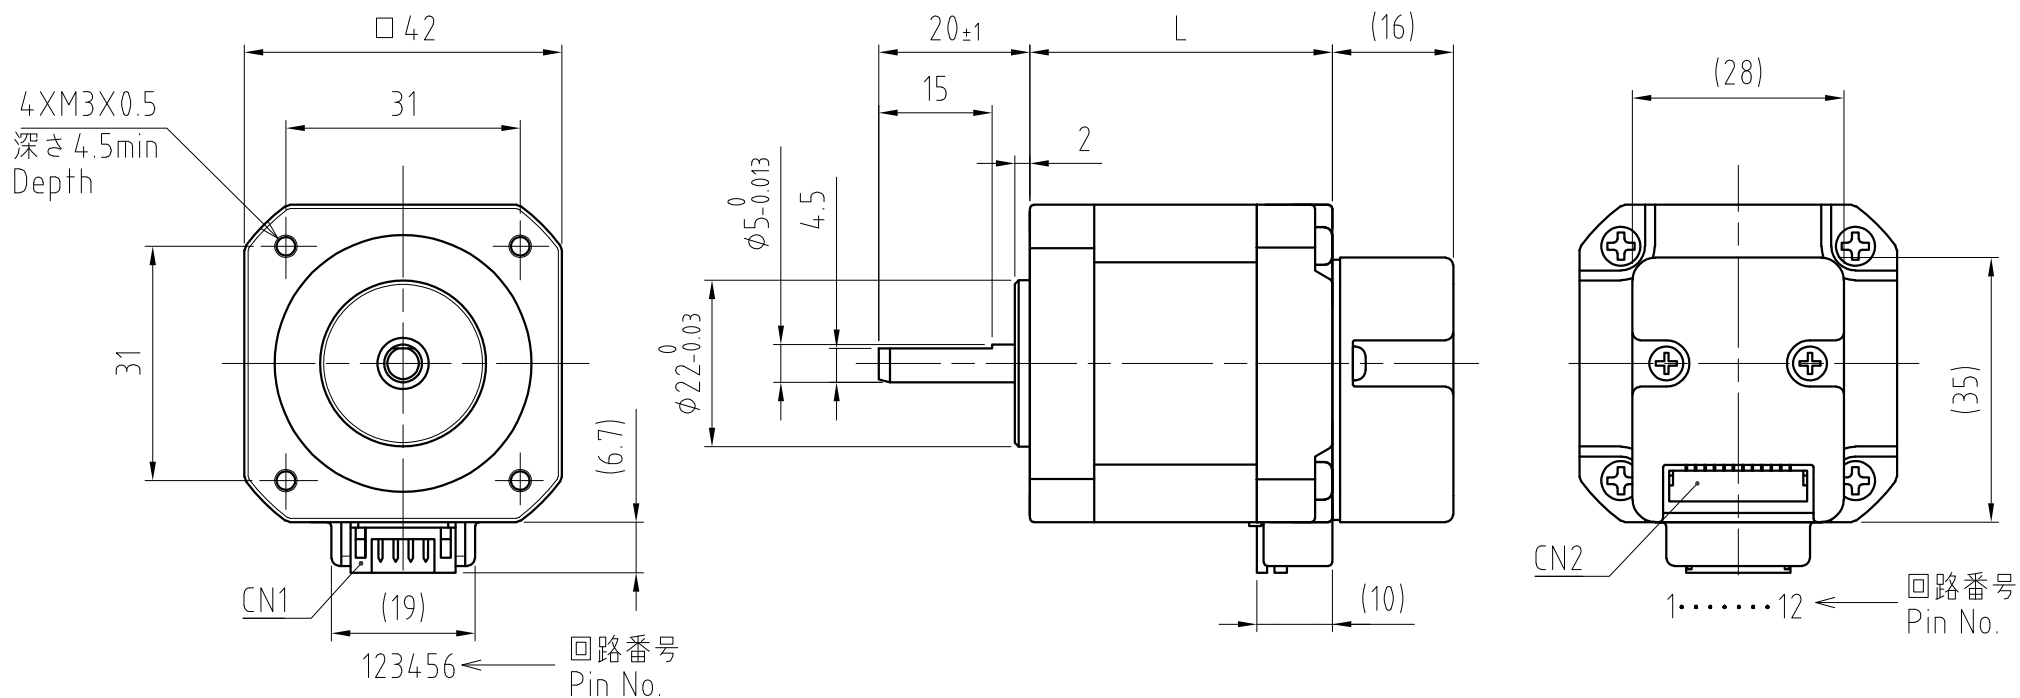

(C)Shinano Kenshi Co., Ltd. All rights reserved.

CN1

Header	J.S.T. : S6B-PH-K-S(LF)(SN)
Mating connector	J.S.T. : PHR-6

CN2

Header	J.S.T. : SM12B-GHS-TB
Mating connector	J.S.T. : GHR-12V-S

品名 Model No.	モータ長L(mm) Motor length
PMSA-■ 42D1■ E-N■	34.0
PMSA-■ 42D2■ E-N■	40.0
PMSA-■ 42D3■ E-N■	47.5