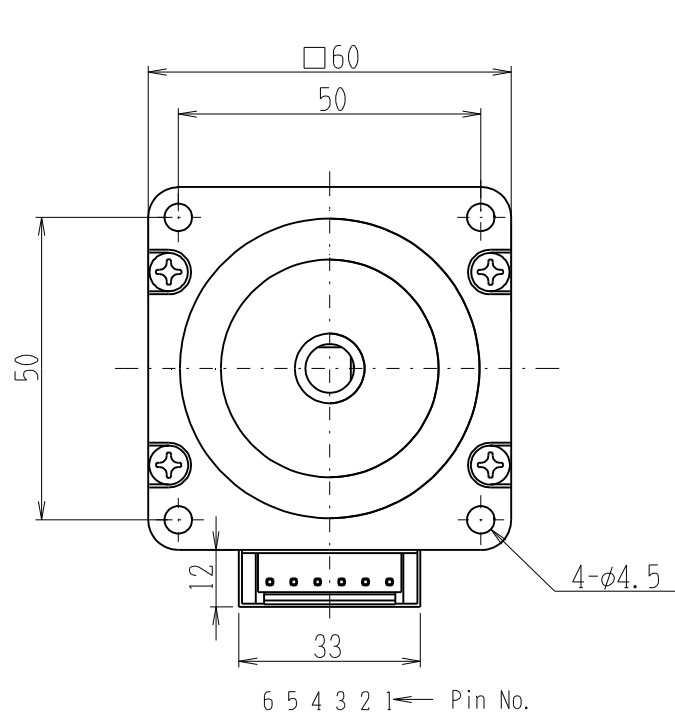

PDSA-UP

(C)Shinano Kenshi Co.,Ltd. All rights reserved.

※両軸タイプのみの寸法です
Dimensions apply to double shaft models.

Header	JST:B6P-VH(LF)(SN)
Mating connector	JST:VHR-6N

品名 Model No.	モータ長L(mm) Motor length
PMSA-U60D1■	46.3
PMSA-U60D3■	55.8
PMSA-U60D5■	87.8