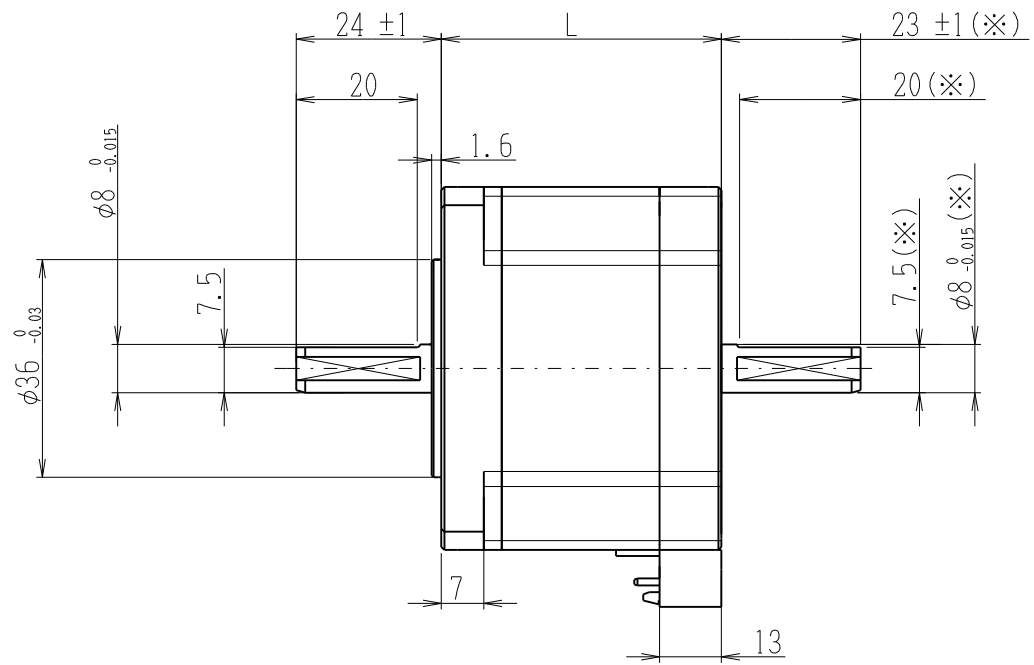

PDSA-UP

(C)Shinano Kenshi Co.,Ltd. All rights reserved.

※両軸タイプのみの寸法です
Dimensions apply to double shaft models.

Header	JST:B6P-VH(LF)(SN)
Mating connector	JST:VHR-6N

品名 Model No.	モータ長L(mm) Motor length
PMSA-U60D1■	46.3
PMSA-U60D3■	55.8
PMSA-U60D5■	87.8