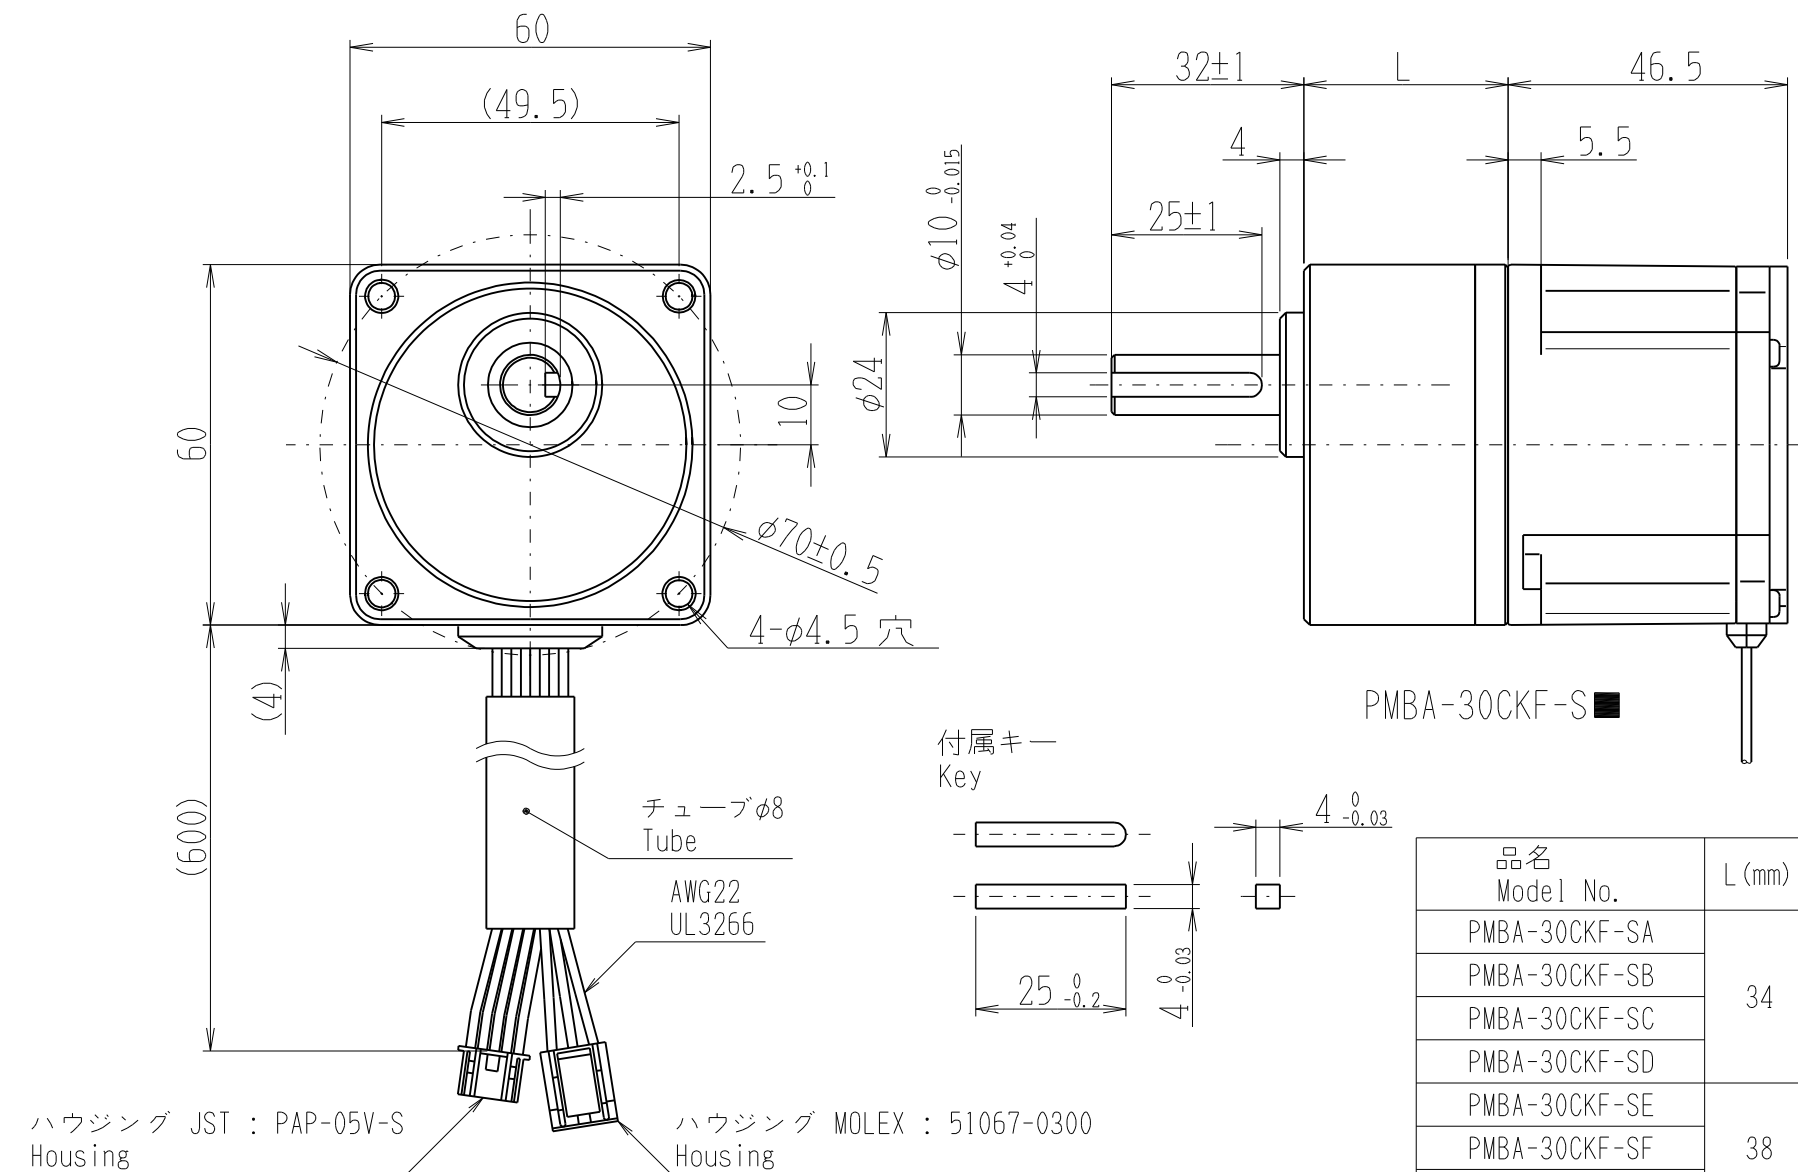

PDBA-30F

(C)Shinano kenshi Co.,Ltd. All rights reserved.

品名 Model No.	L (mm)
PMBA-30CKF-SA	34
PMBA-30CKF-SB	
PMBA-30CKF-SC	
PMBA-30CKF-SD	
PMBA-30CKF-SE	38
PMBA-30CKF-SF	
PMBA-30CKF-SG	