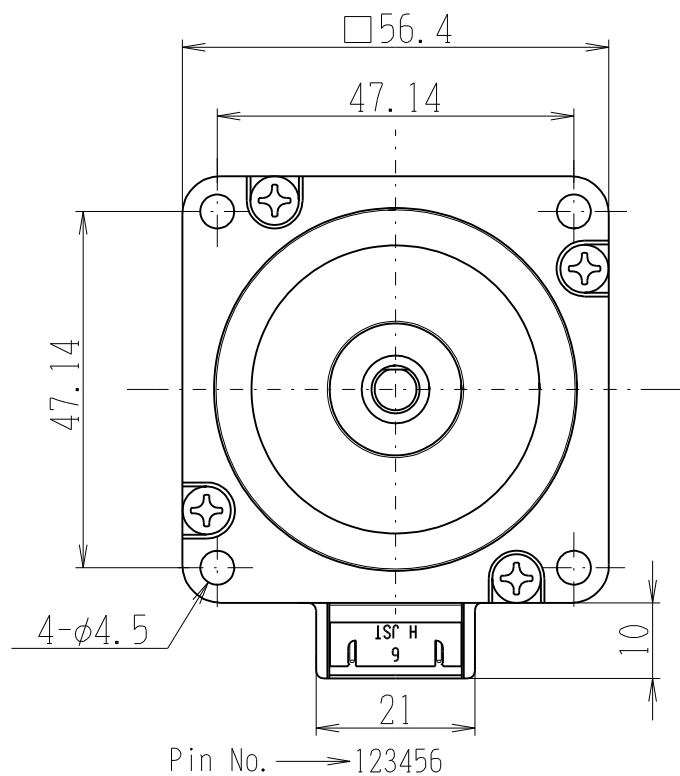

PDSA-UK-01

(C)Shinano kenshi Co., Ltd. All rights reserved.

※両軸タイプのみの寸法です  
Dimensions apply to double shaft models.

Header	JST:S 6B-XH-A-1
Mating connector	JST:XHP-6

品名 Model No.	モータ長L (mm) Motor length
PMSA-U56D1	42.0
PMSA-U56D3	54.5
PMSA-U56D5	77.5