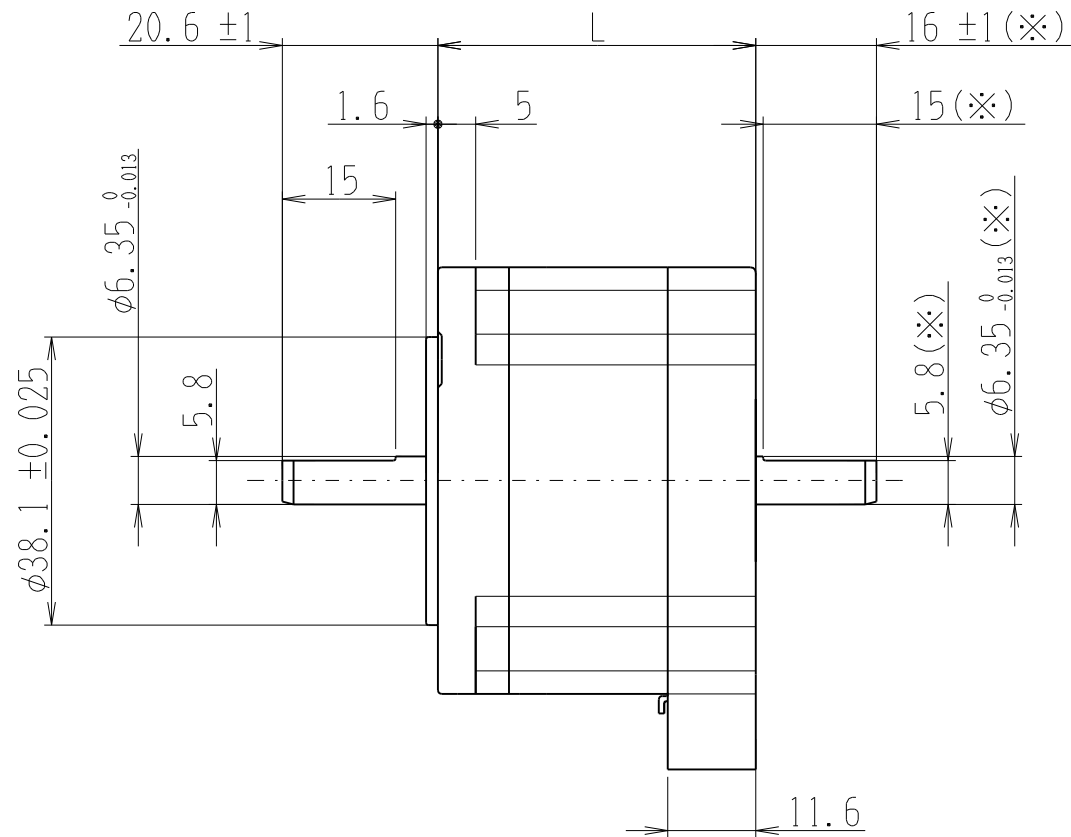

PDSA-UK-01

(C)Shinano kenshi Co., Ltd. All rights reserved.

※両軸タイプのみの寸法です  
Dimensions apply to double shaft models.

Header	JST:S 6B-XH-A-1
Mating connector	JST:XHP-6

品名 Model No.	モータ長L (mm) Motor length
PMSA-U56D1	42.0
PMSA-U56D3	54.5
PMSA-U56D5	77.5