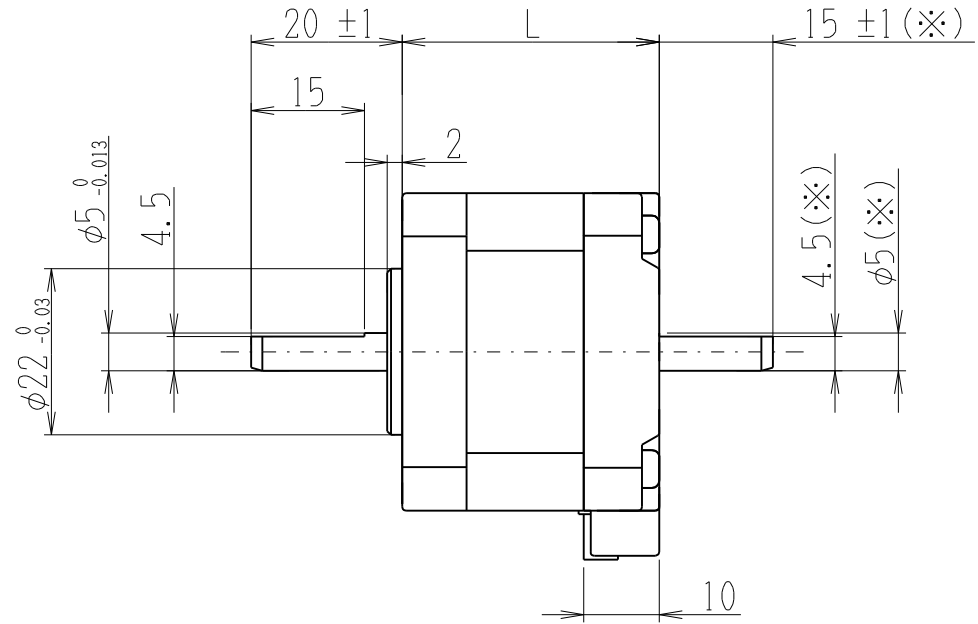

PDSA-UP

(C)Shinano Kenshi Co.,Ltd. All rights reserved.

※両軸タイプのみの寸法です
Dimensions apply to double shaft models.

Header	JST:S 6B-PH-K-S
Mating connector	JST:PHR-6

品名 Model No.	モータ長L(mm) Motor length
PMSA-U42D1	34.0
PMSA-U42D2	40.0
PMSA-U42D3	47.5