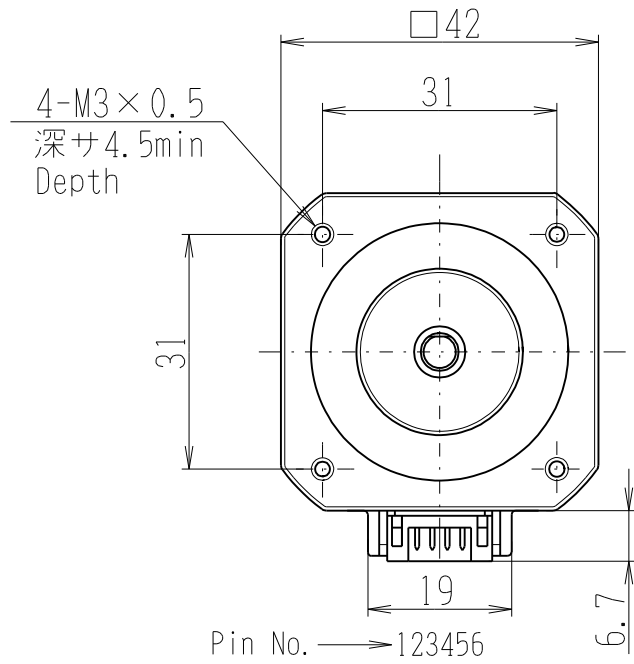

PDSA-UP

(C)Shinano Kenshi Co.,Ltd. All rights reserved.

※両軸タイプのみの寸法です
Dimensions apply to double shaft models.

Header	JST:S 6B-PH-K-S
Mating connector	JST:PHR-6

品名 Model No.	モータ長L(mm) Motor length
PMSA-U42D1	34.0
PMSA-U42D2	40.0
PMSA-U42D3	47.5