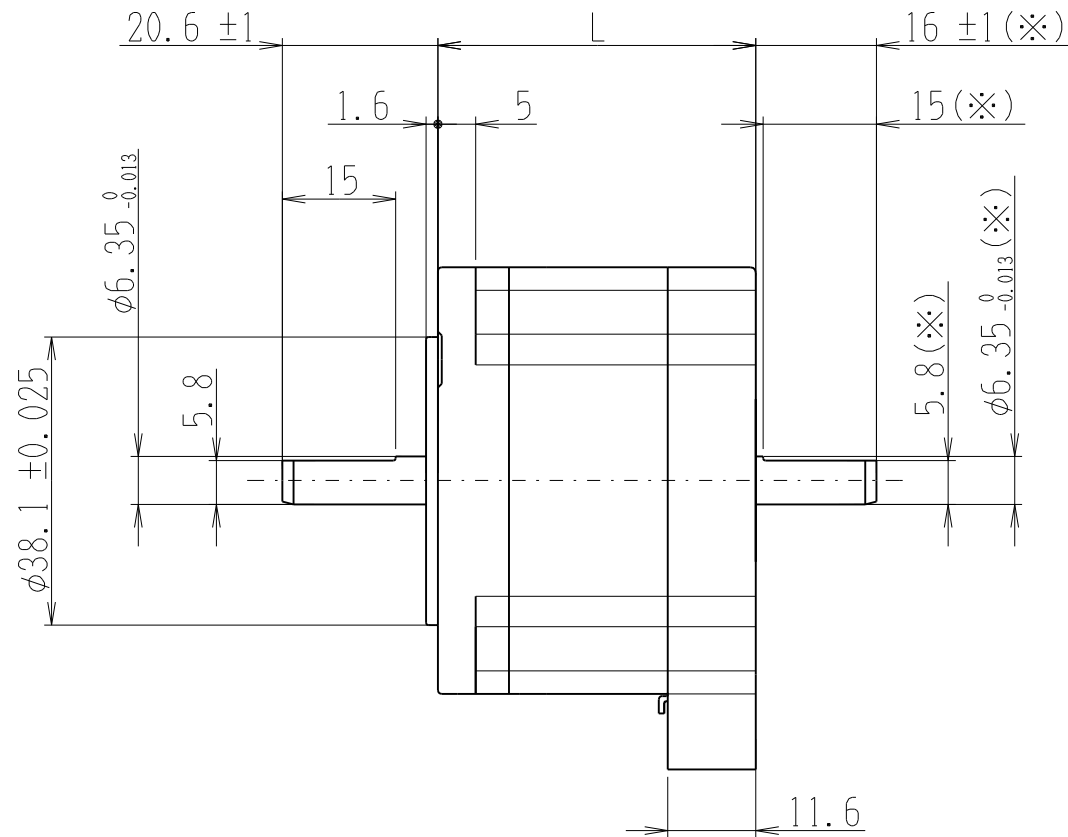

PDSA-UK-01

(C)Shinano kenshi Co., Ltd. All rights reserved.

※両軸タイプのみの寸法です
Dimensions apply to double shaft models.

Header	JST:S 6B-XH-A-1
Mating connector	JST:XHP-6

品名 Model No.	モータ長L (mm) Motor length
PMSA-U56D1	42.0
PMSA-U56D3	54.5
PMSA-U56D5	77.5