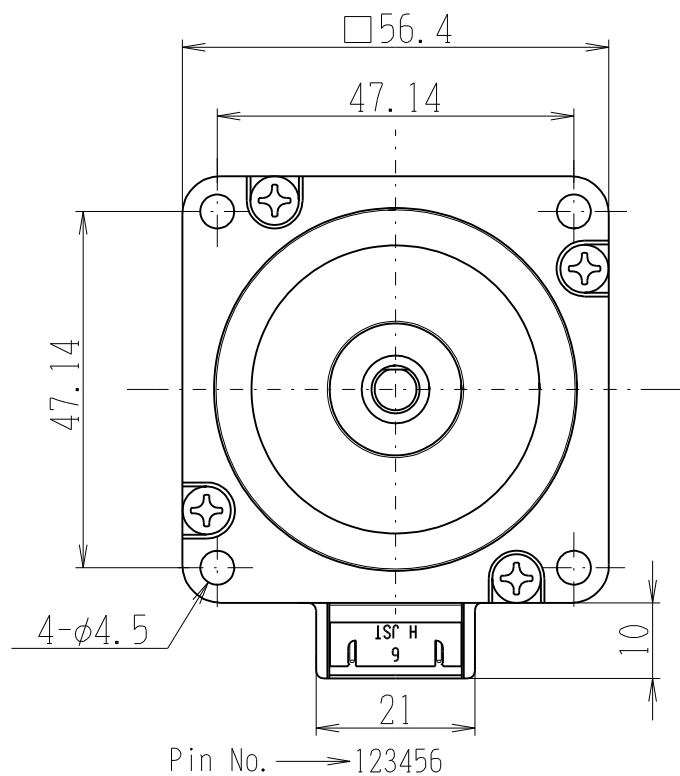

PDSA-UK-01

(C)Shinano kenshi Co., Ltd. All rights reserved.

※両軸タイプのみの寸法です
Dimensions apply to double shaft models.

Header	JST:S 6B-XH-A-1
Mating connector	JST:XHP-6

品名 Model No.	モータ長L (mm) Motor length
PMSA-U56D1	42.0
PMSA-U56D3	54.5
PMSA-U56D5	77.5