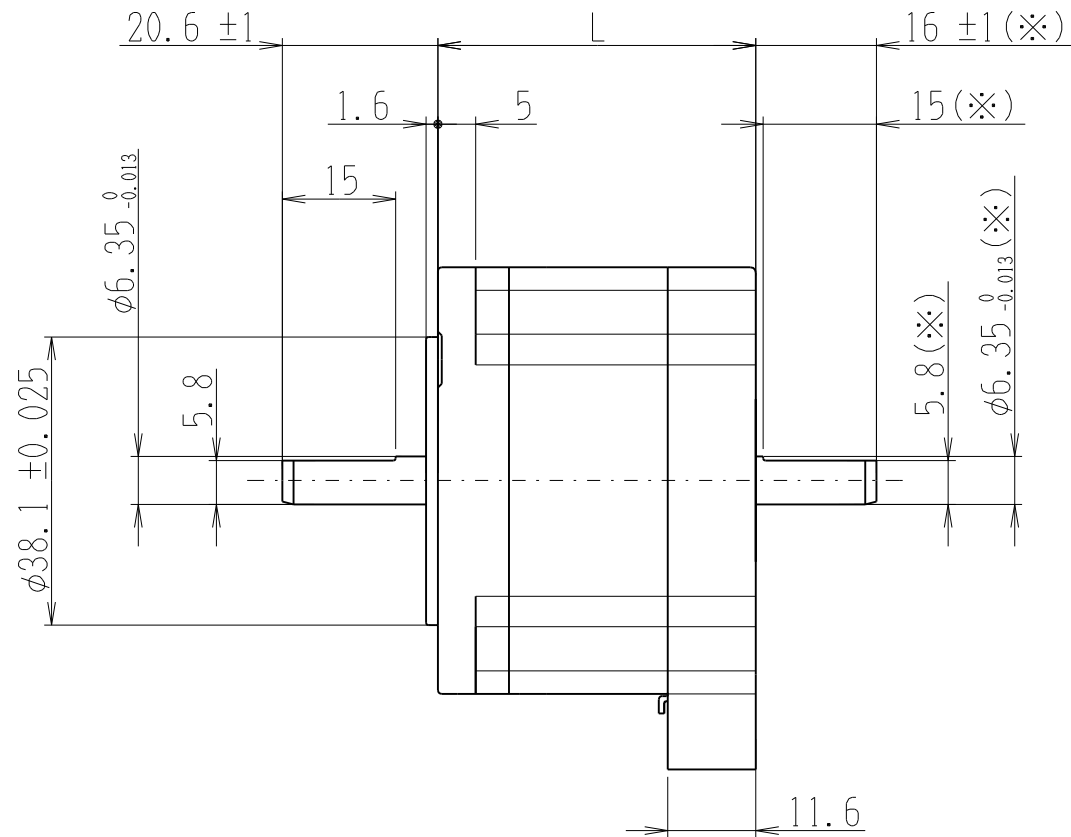

PDSA-UK-01

(C)Shinano kenshi Co., Ltd. All rights reserved.

※両軸タイプのみの寸法です
Dimensions apply to double shaft models.

Header	JST:S 6B-XH-A-1
Mating connector	JST:XHP-6

品名 Model No.	モータ長L (mm) Motor length
PMSA-U56D1	42.0
PMSA-U56D3	54.5
PMSA-U56D5	77.5