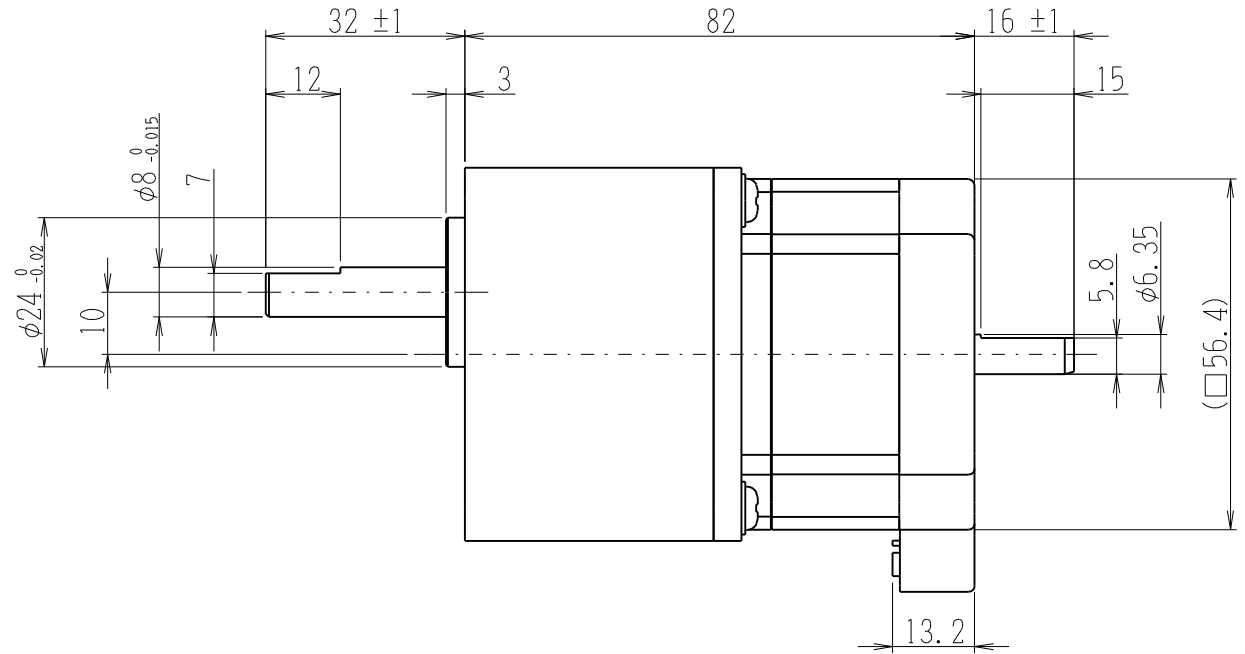

(C)Shinano Kenshi Co., Ltd. All rights reserved.

Header	JST:B6B-XH-A(LF)(SN)
Mating connector	JST:XHP-6