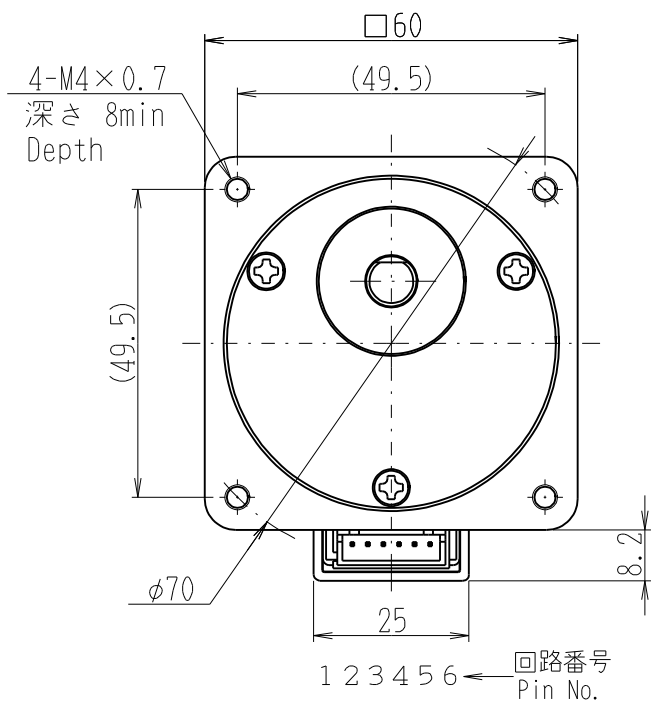

(C)Shinano Kenshi Co., Ltd. All rights reserved.

Header	JST:B6B-XH-A(LF)(SN)
Mating connector	JST:XHP-6