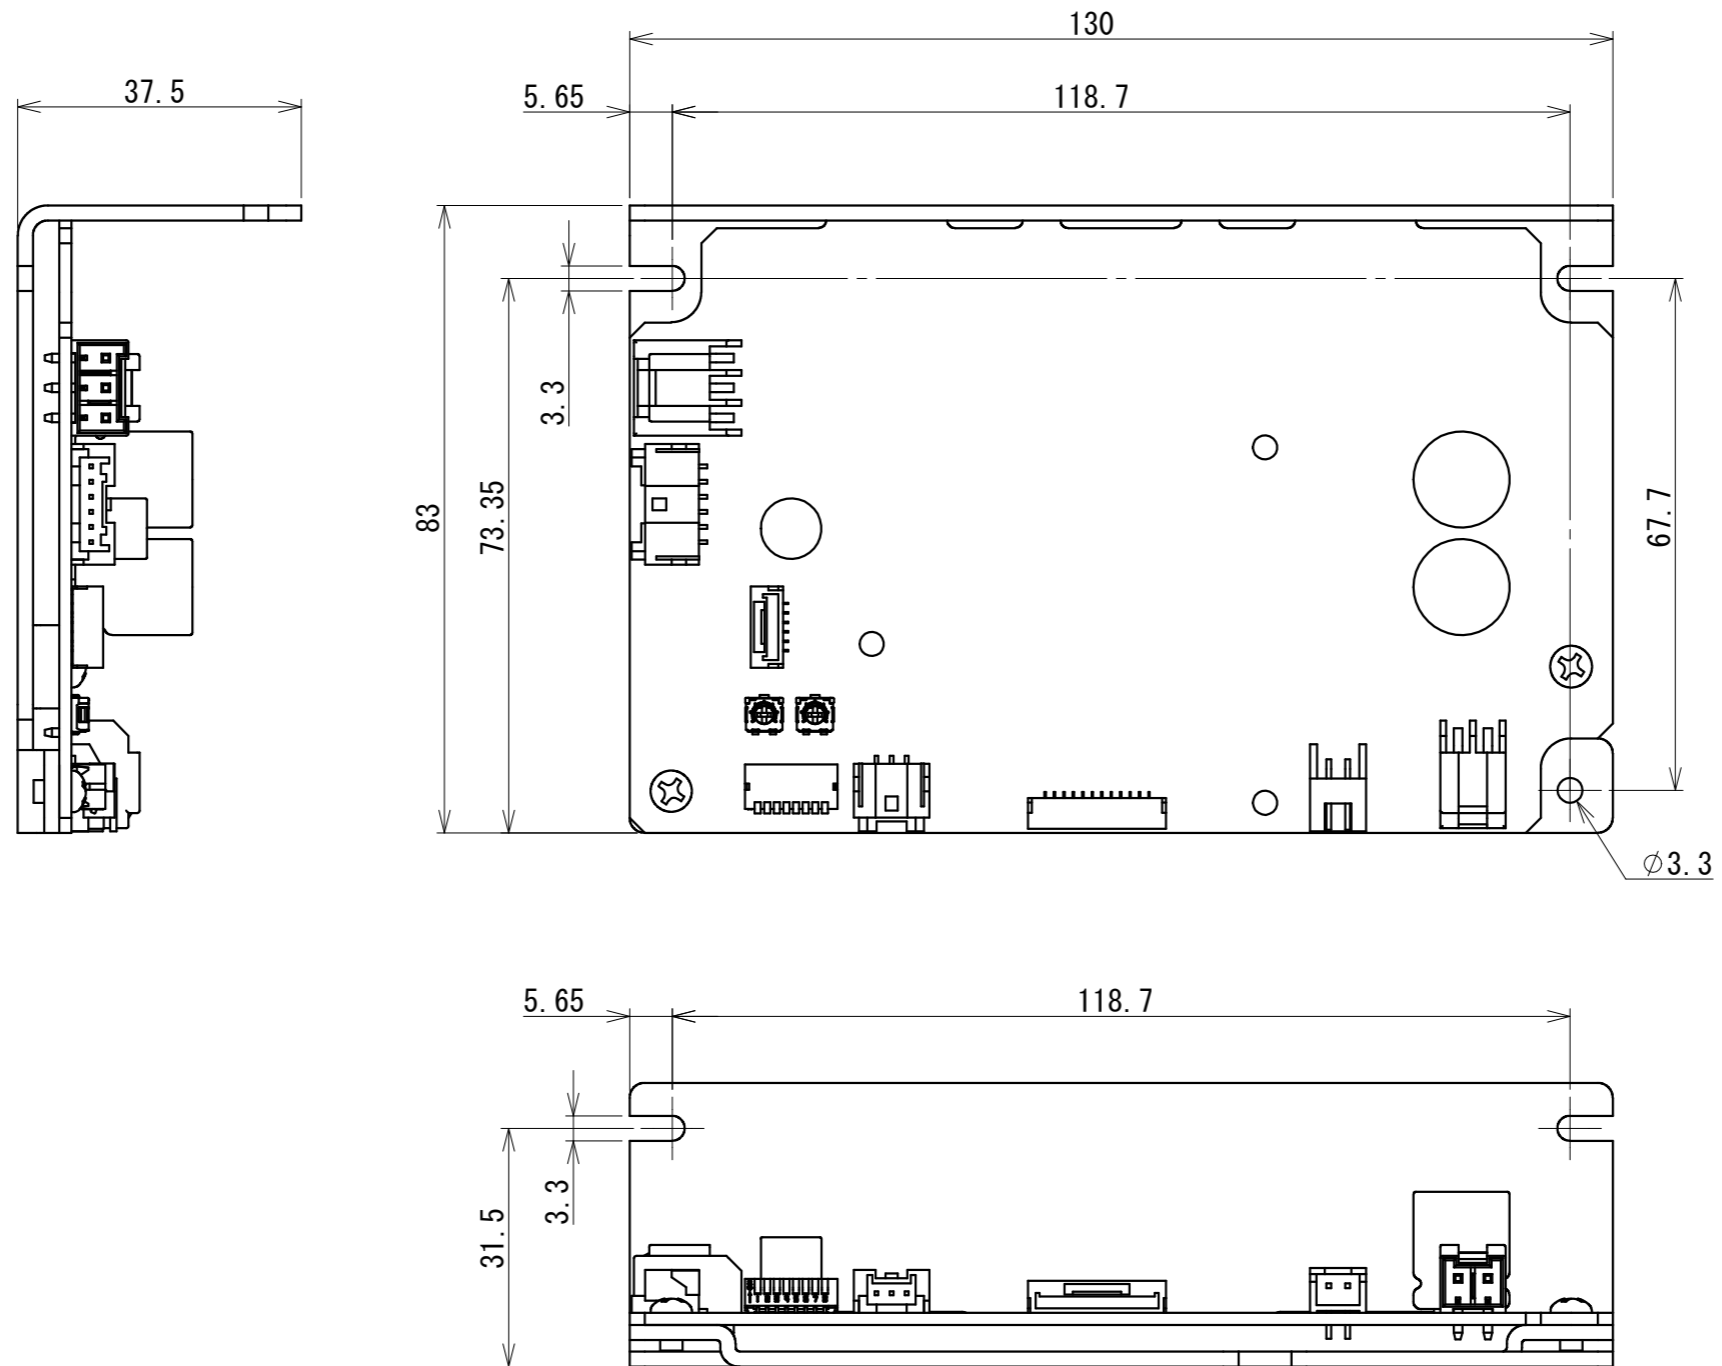

PMBA-■ ■ JHWC

品名 Model No.	L1 (mm)	L2 (mm)
PMBA-50JHWC	27.6	56.6
PMBA-100JHWC	33.9	62.9
PMBA-150JHWC	40.2	69.2

PDBA-50C, PDBA-100C, PDBA-150C

(C) Shinano Kenshi Co., Ltd. All rights reserved